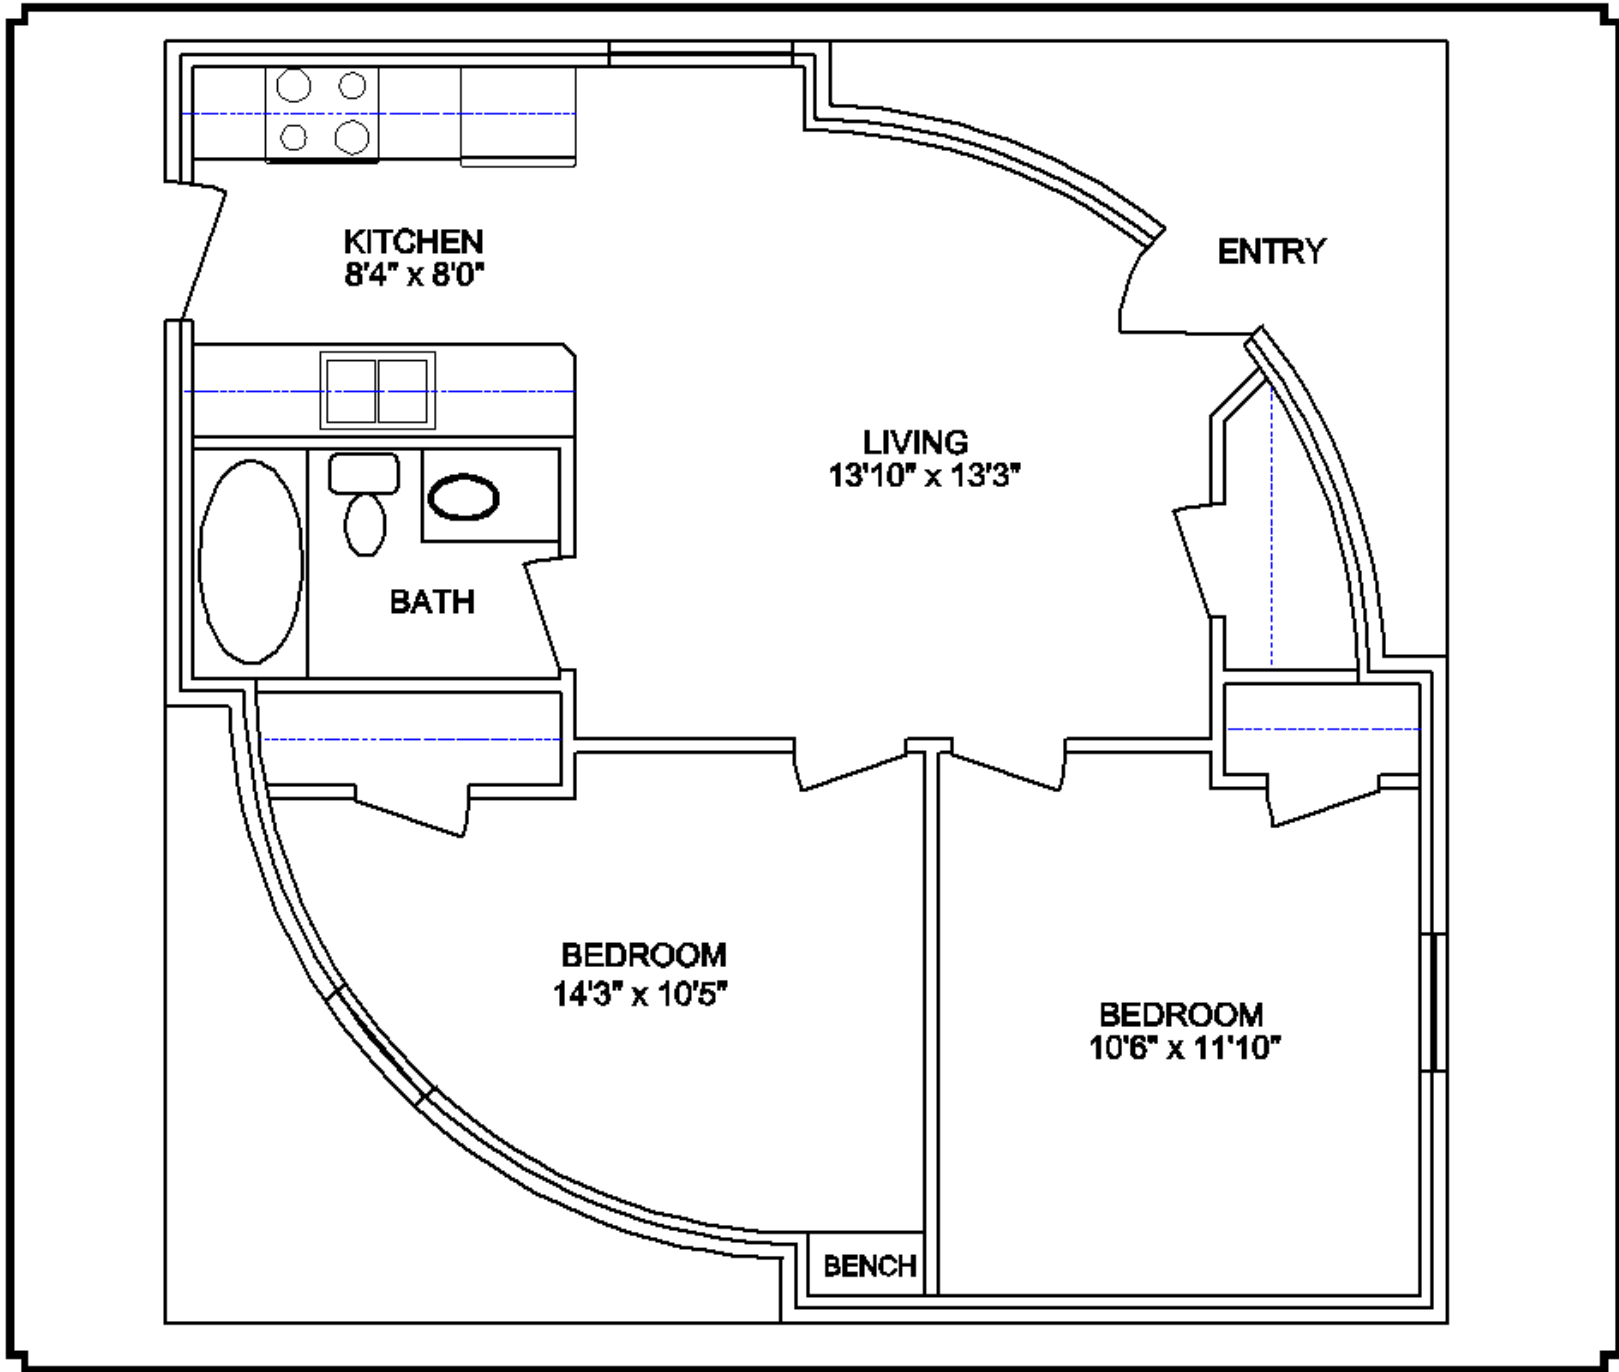

HIGH LINE ENTERPRISES, INC
1188 NORTH MAIN
CEDAR CITY, UTAH 84721
adam@highlineenterprises.com

PHEBE
V 1.5