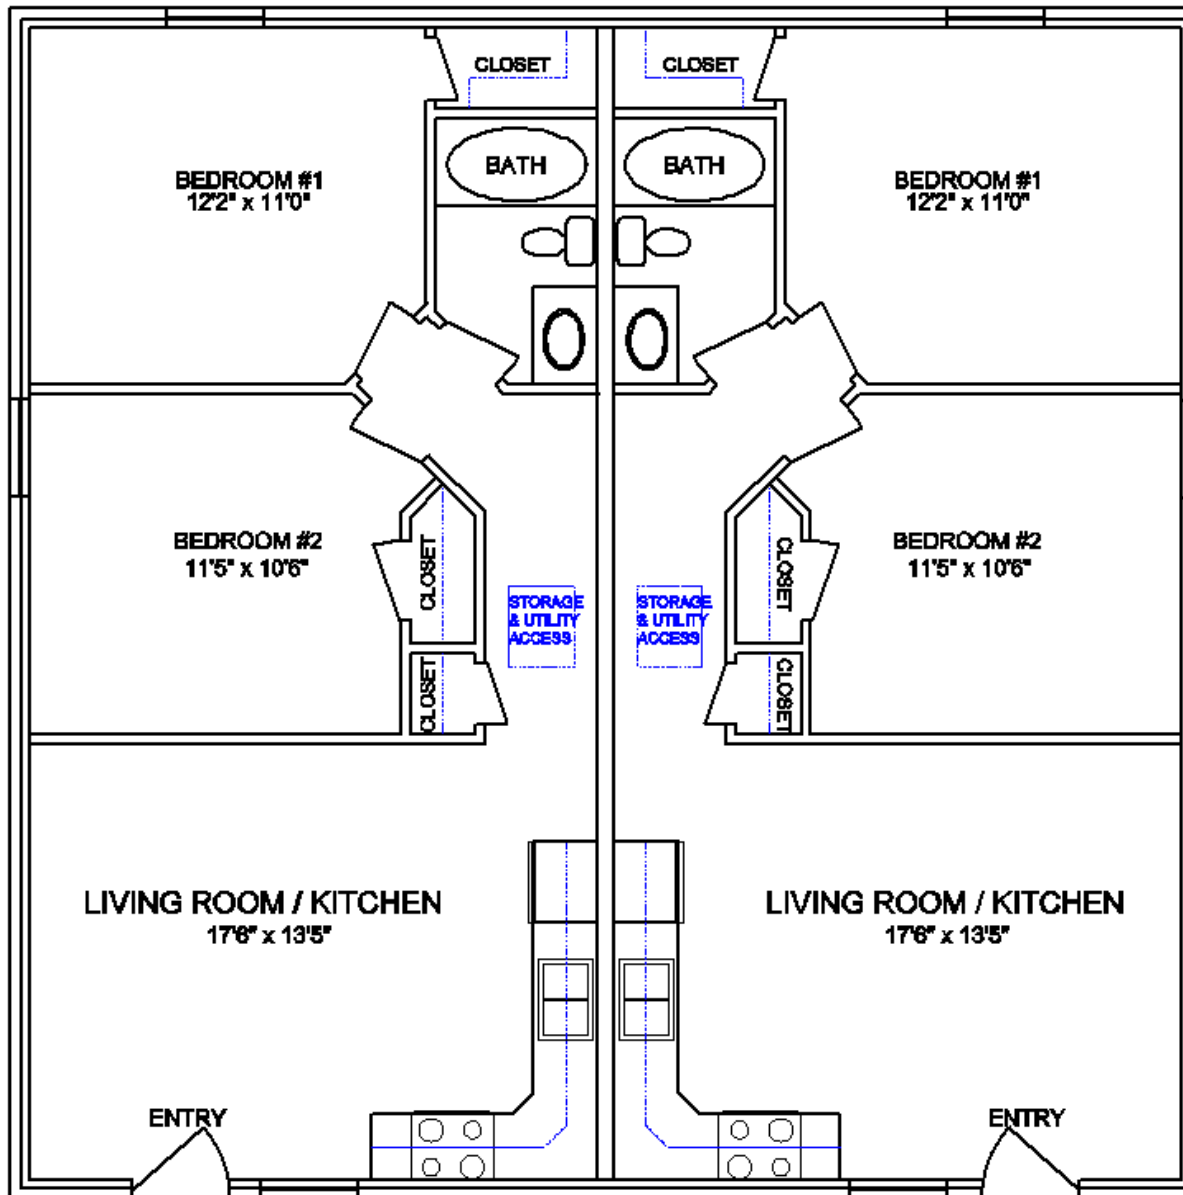

# MAS™ MODELS FOR PANAMA V1.4

HL 1300 DUPLEX – 2 BEDROOMS 1 BATH AND KITCHEN

HL 1300 DUPLEX WITH LOFT – 2 BEDROOMS 1 BATH AND KITCHEN

PHEBE – MAS 570 2 BEDROOMS 1 BATH AND KITCHEN

HIGH LINE ENTERPRISES, INC  
 1188 NORTH MAIN  
 CEDAR CITY, UTAH 84721  
 eclairm@highlineenterprises.com

HL 1300 - DUPLEX  
 V 1.2

HIGH LINE ENTERPRISES, INC  
 1188 NORTH MAIN  
 CEDAR CITY, UTAH 84721  
 adam@highlineenterprises.com

HL - 1300 DUPLEX WITH LOFT  
 V 1.2

HIGH LINE ENTERPRISES, INC  
 1188 NORTH MAIN  
 CEDAR CITY, UTAH 84721  
 edam@highlineenterprises.com