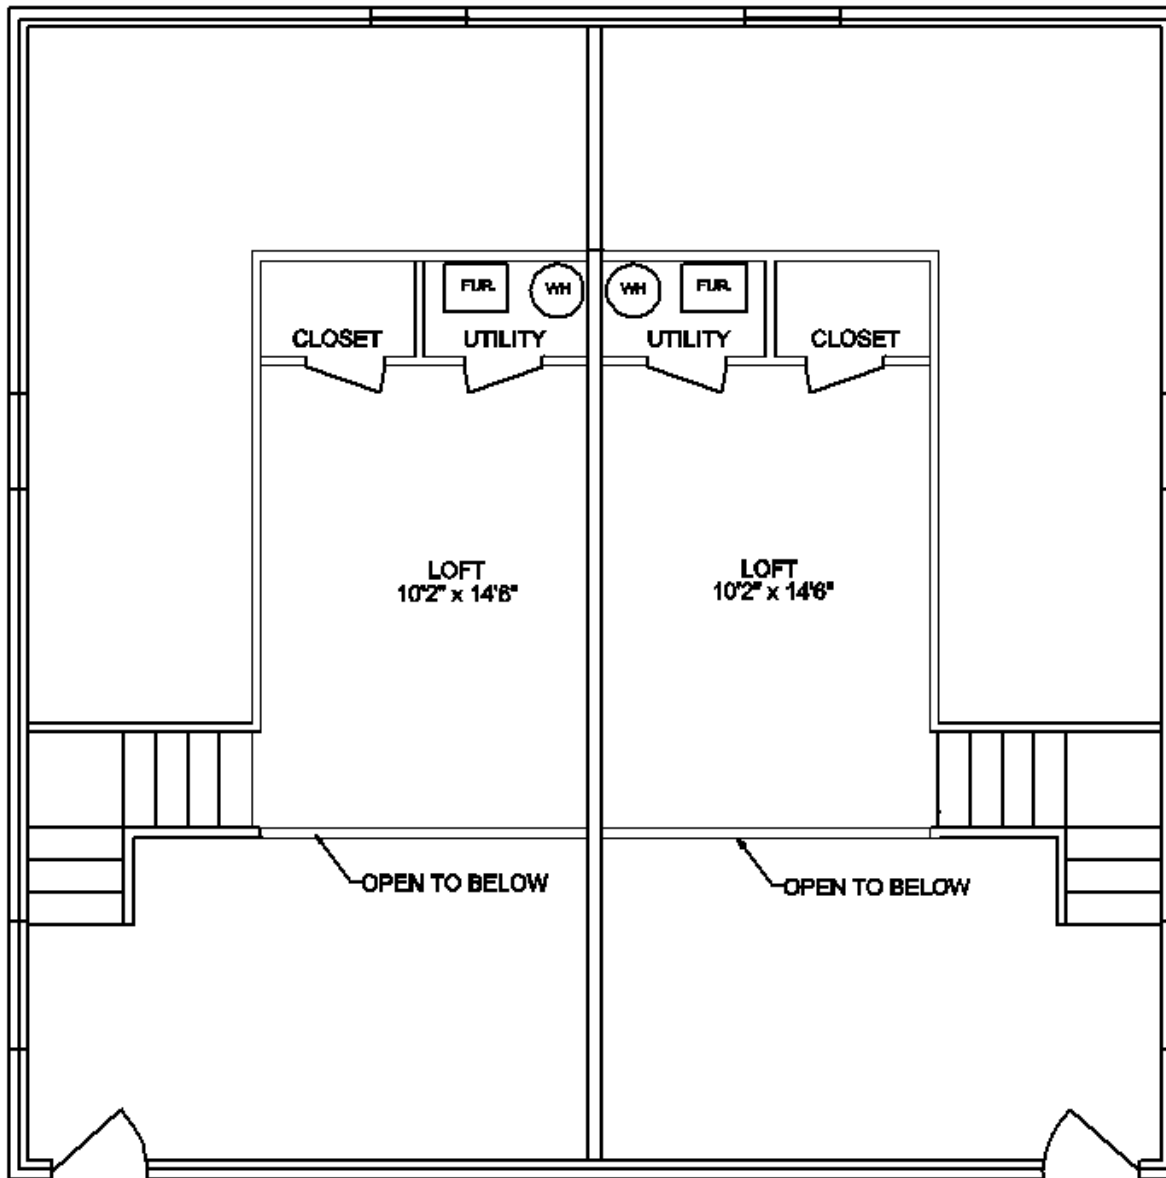

# MAS™ MODELS FOR PANAMA V1.4

HL 1300 DUPLEX – 2 BEDROOMS 1 BATH AND KITCHEN

HL 1300 DUPLEX WITH LOFT – 2 BEDROOMS 1 BATH AND KITCHEN

PHEBE – MAS 570 2 BEDROOMS 1 BATH AND KITCHEN

HIGH LINE ENTERPRISES, INC  
 1188 NORTH MAIN  
 CEDAR CITY, UTAH 84721  
 eclairm@highlineenterprises.com

HL 1300 - DUPLEX  
 V 1.2

HIGH LINE ENTERPRISES, INC  
 1188 NORTH MAIN  
 CEDAR CITY, UTAH 84721  
 adam@highlineenterprises.com

HL - 1300 DUPLEX WITH LOFT  
 V 1.2

HIGH LINE ENTERPRISES, INC  
 1188 NORTH MAIN  
 CEDAR CITY, UTAH 84721  
 edam@highlineenterprises.com