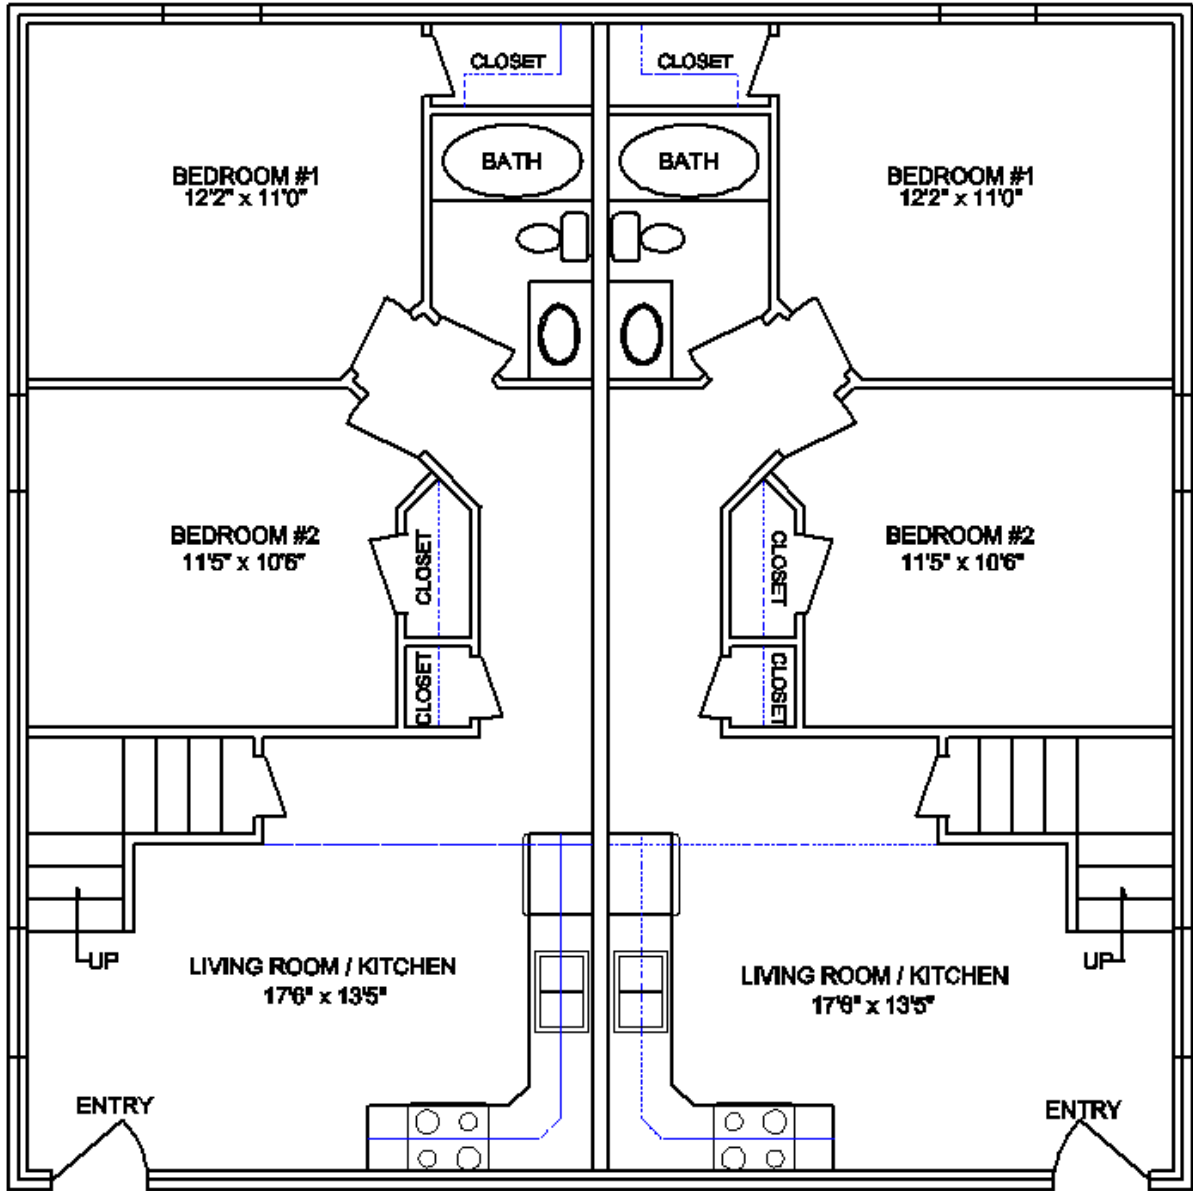

# MAS™ MODELS FOR PANAMA V1.4

HL 1300 DUPLEX – 2 BEDROOMS 1 BATH AND KITCHEN

HL 1300 DUPLEX WITH LOFT – 2 BEDROOMS 1 BATH AND KITCHEN

PHEBE – MAS 570 2 BEDROOMS 1 BATH AND KITCHEN

HIGH LINE ENTERPRISES, INC  
 1188 NORTH MAIN  
 CEDAR CITY, UTAH 84721  
 eclairm@highlineenterprises.com

HL 1300 - DUPLEX  
 V 1.2

HIGH LINE ENTERPRISES, INC  
 1188 NORTH MAIN  
 CEDAR CITY, UTAH 84721  
 adam@highlineenterprises.com

HL - 1300 DUPLEX WITH LOFT  
 V 1.2

HIGH LINE ENTERPRISES, INC  
 1188 NORTH MAIN  
 CEDAR CITY, UTAH 84721  
 edam@highlineenterprises.com