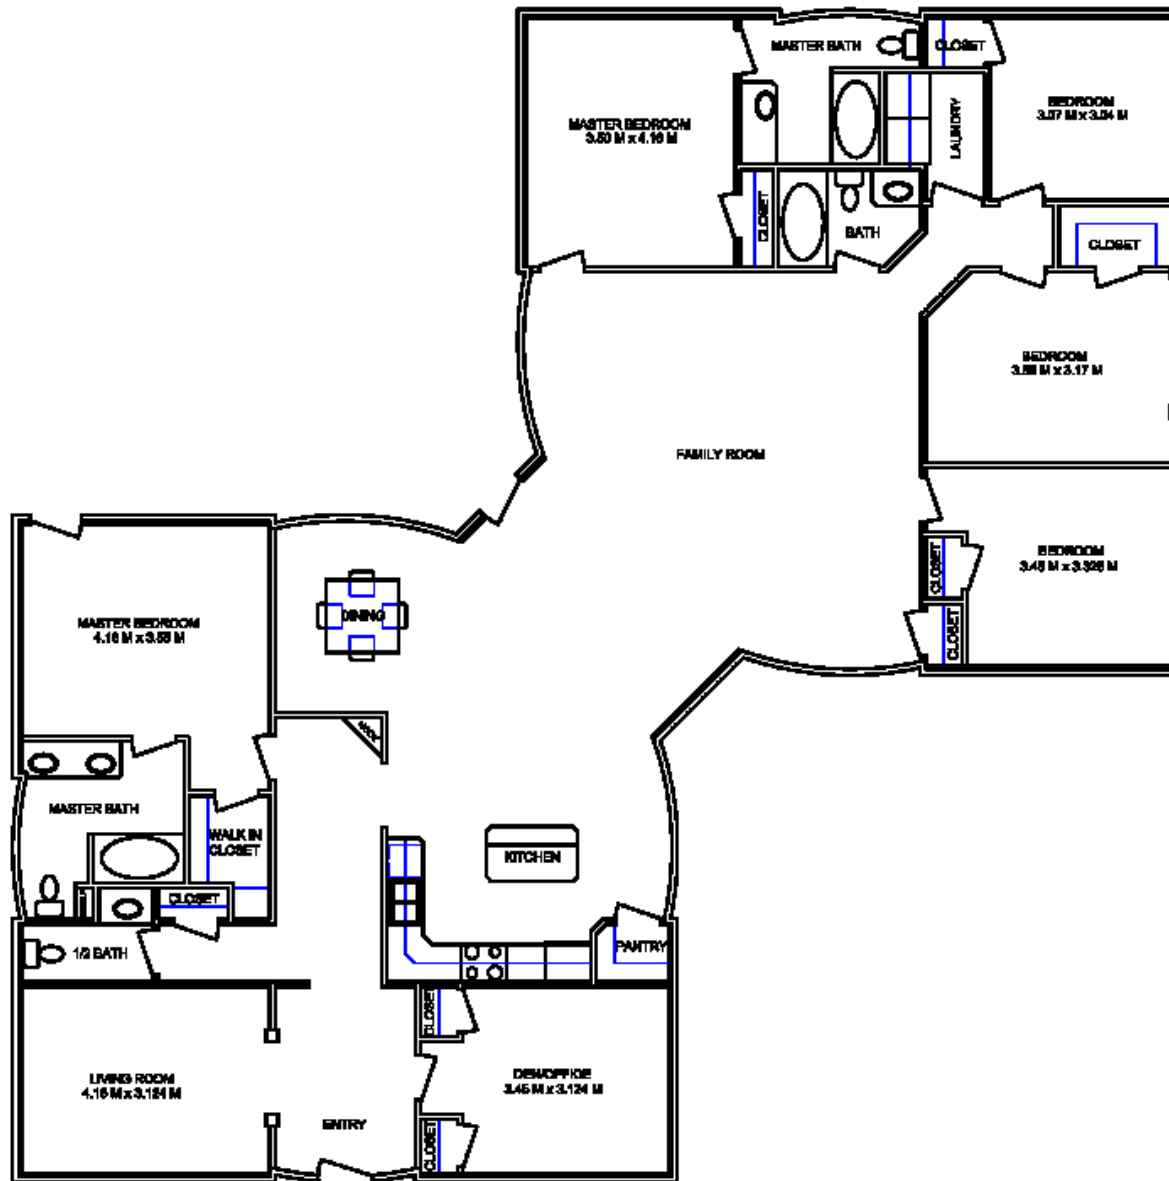

# MAS™ MODELS FOR JORDAN V1.1

MAS DUALMAS-1300G – 5 BEDROOM 3 ½ BATH

HIGH LINE ENTERPRISES, INC  
 1188 NORTH MAIN  
 CEDAR CITY, UTAH 84721  
 edlsm@highlineenterprises.com

MAS DUALMAS-1300G  
 V 1.1