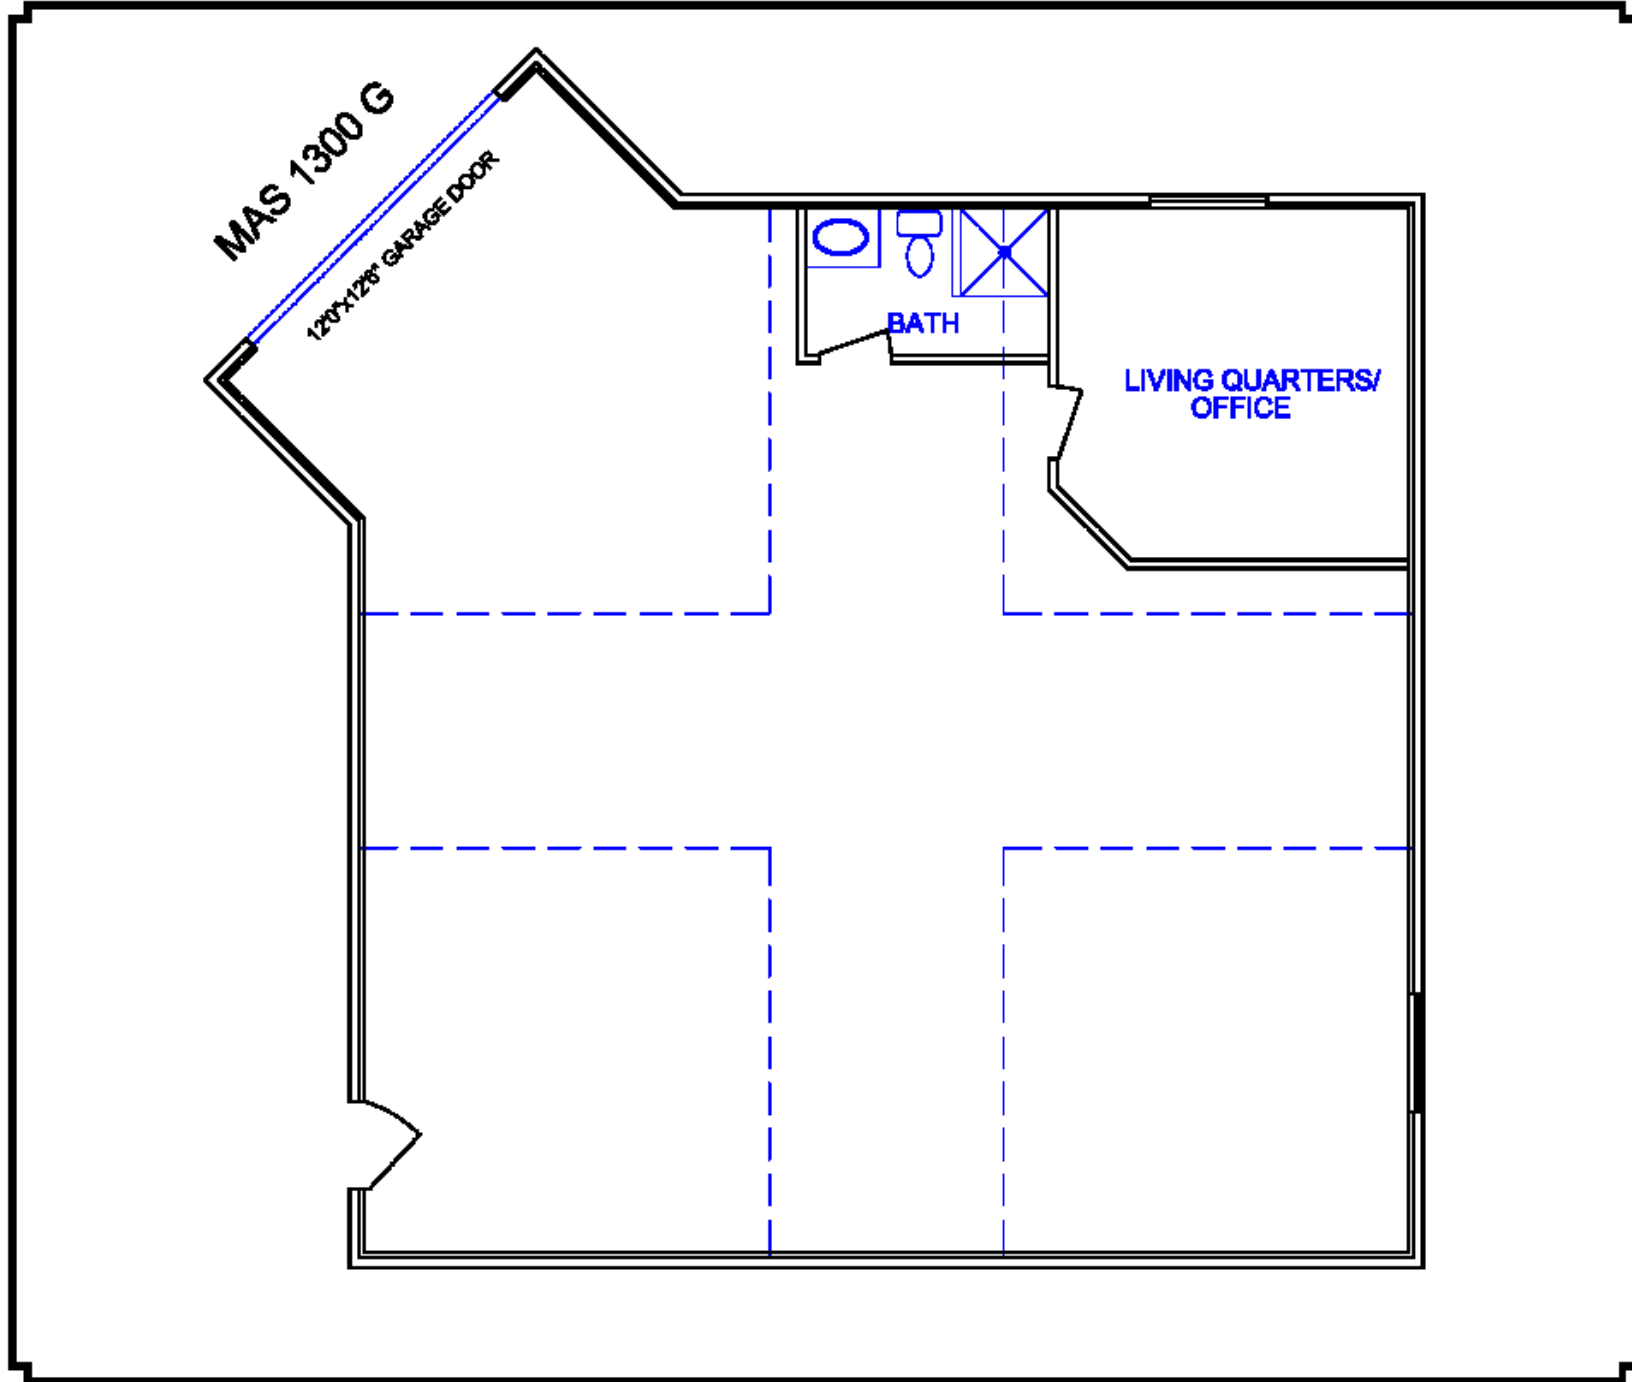

HIGH LINE ENTERPRISES, INC
1188 NORTH MAIN
CEDAR CITY, UTAH 84721
adam@highlineenterprises.com

MAS 1300 TYPE G - LIVING QTRS.
V1.3