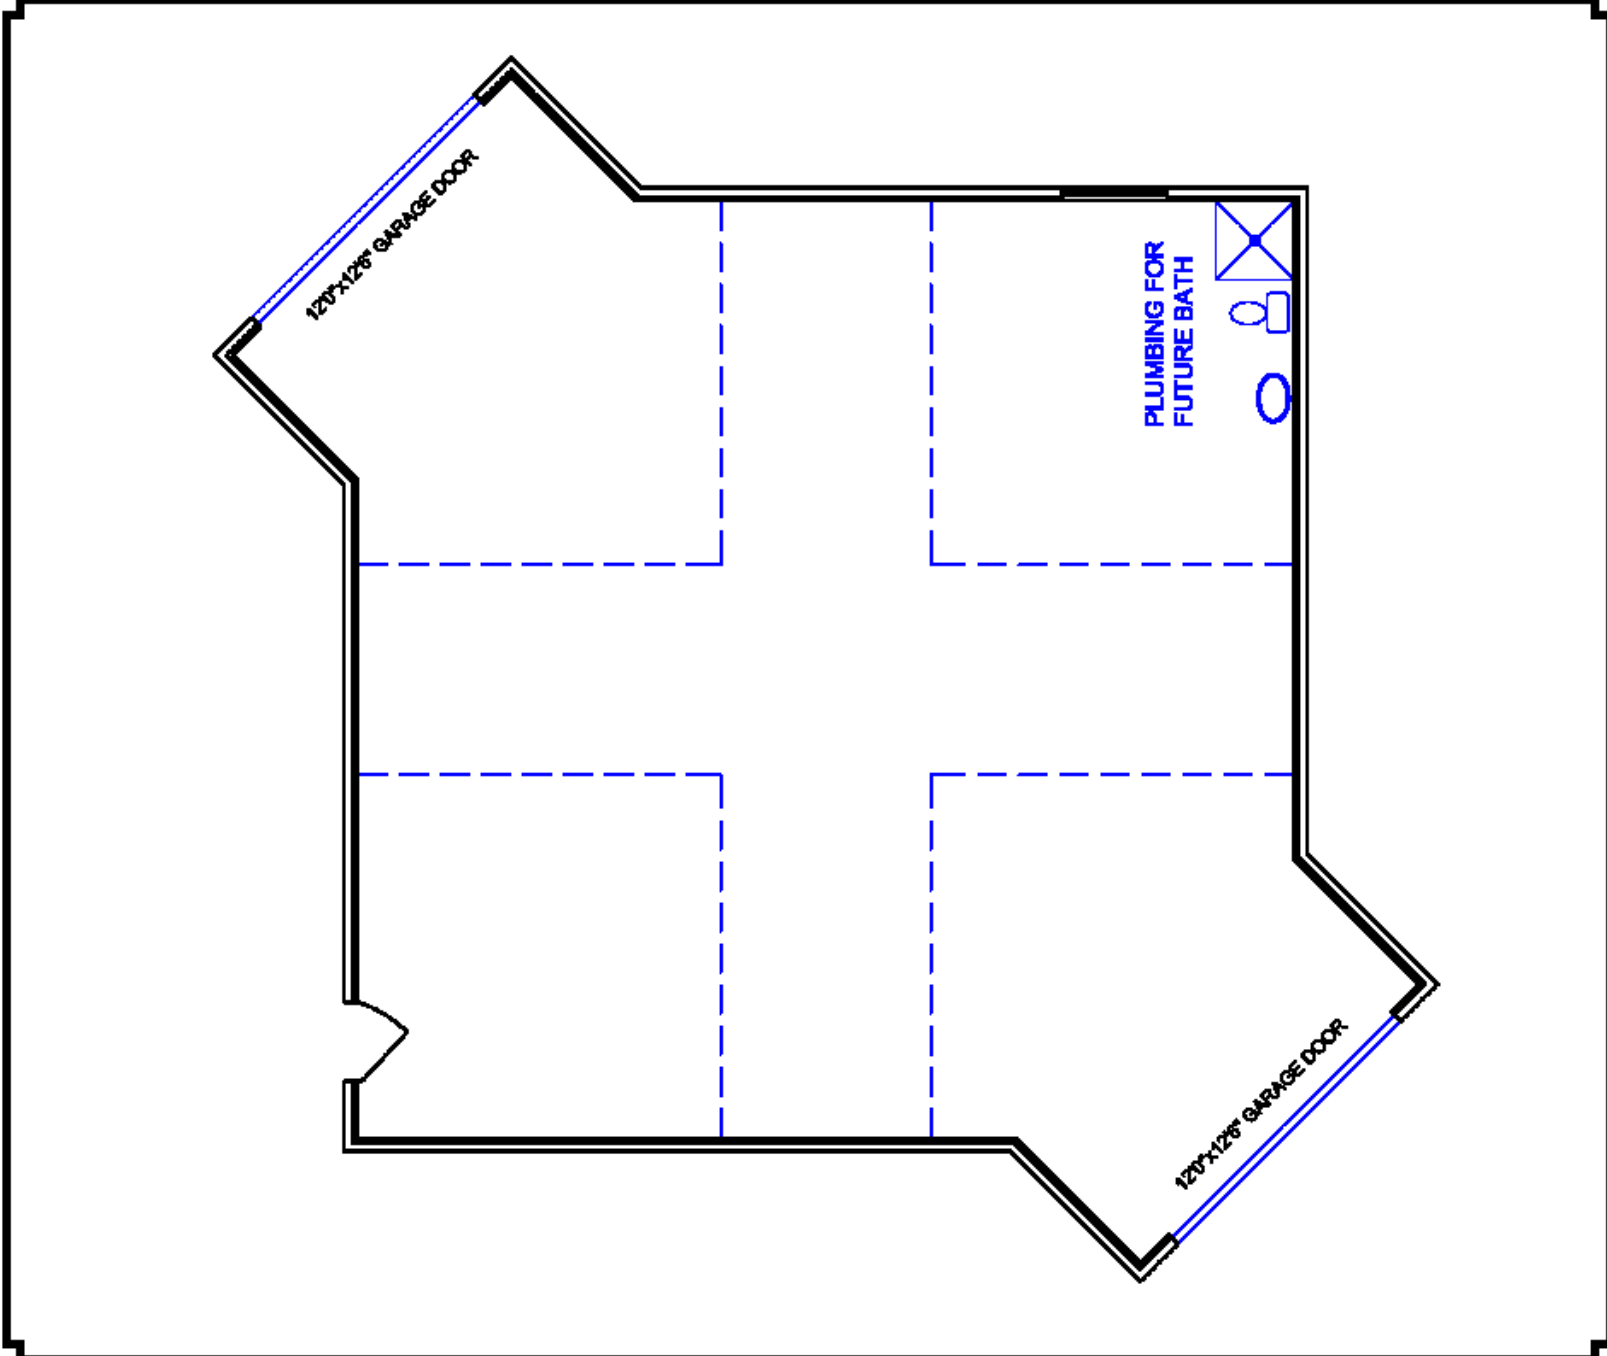

MAS™ TYPE G MODELS

MAS 1300 TYPE G – Open Garage

MAS 1300 TYPE G – Garage with Living Quarters

MAS 1300 TYPE G – Open Garage with Double Doors

MAS 570 TYPE G – Open Garage

MAS 570 TYPE G – Open Garage with Double Doors

MAS 1300 TYPE G - LIVING QTRS.
V1.3

HIGH LINE ENTERPRISES, INC
1189 NORTH MAIN
CEDAR CITY, UTAH 84721
edelm@highlineenterprises.com

MAS 1300 TYPE G - DOUBLE DOOR
V 1.3

HIGH LINE ENTERPRISES, INC
1188 NORTH MAIN
CEDAR CITY, UTAH 84721
edslmg@highlineenterprises.com