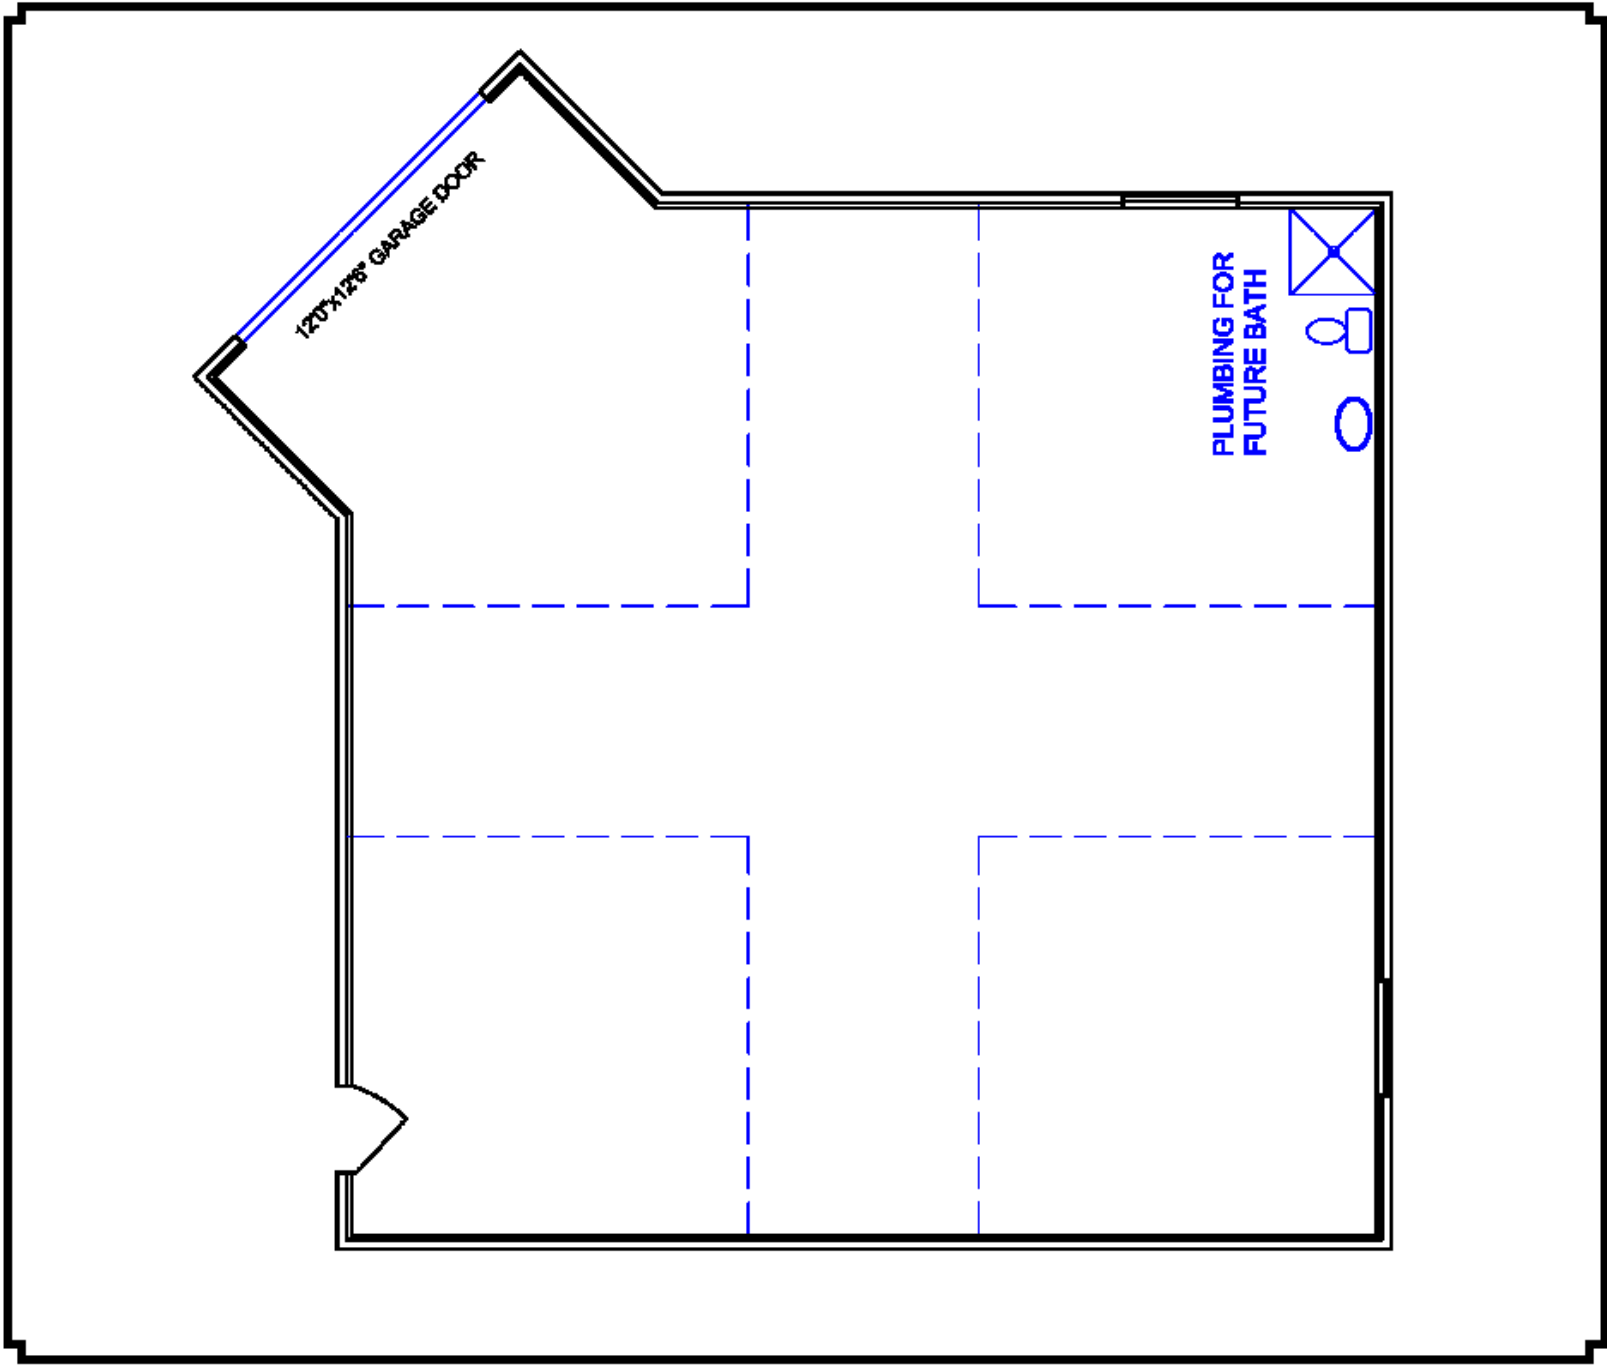

MAS™ TYPE G MODELS

MAS 1300 TYPE G – Open Garage

MAS 1300 TYPE G – Garage with Living Quarters

MAS 1300 TYPE G – Open Garage with Double Doors

MAS 570 TYPE G – Open Garage

MAS 570 TYPE G – Open Garage with Double Doors

MAS 1300 TYPE G - LIVING QTRS.
V1.3

HIGH LINE ENTERPRISES, INC
1189 NORTH MAIN
CEDAR CITY, UTAH 84721
edelm@highlineenterprises.com

MAS 1300 TYPE G - DOUBLE DOOR
V 1.3

HIGH LINE ENTERPRISES, INC
1188 NORTH MAIN
CEDAR CITY, UTAH 84721
edslmg@highlineenterprises.com