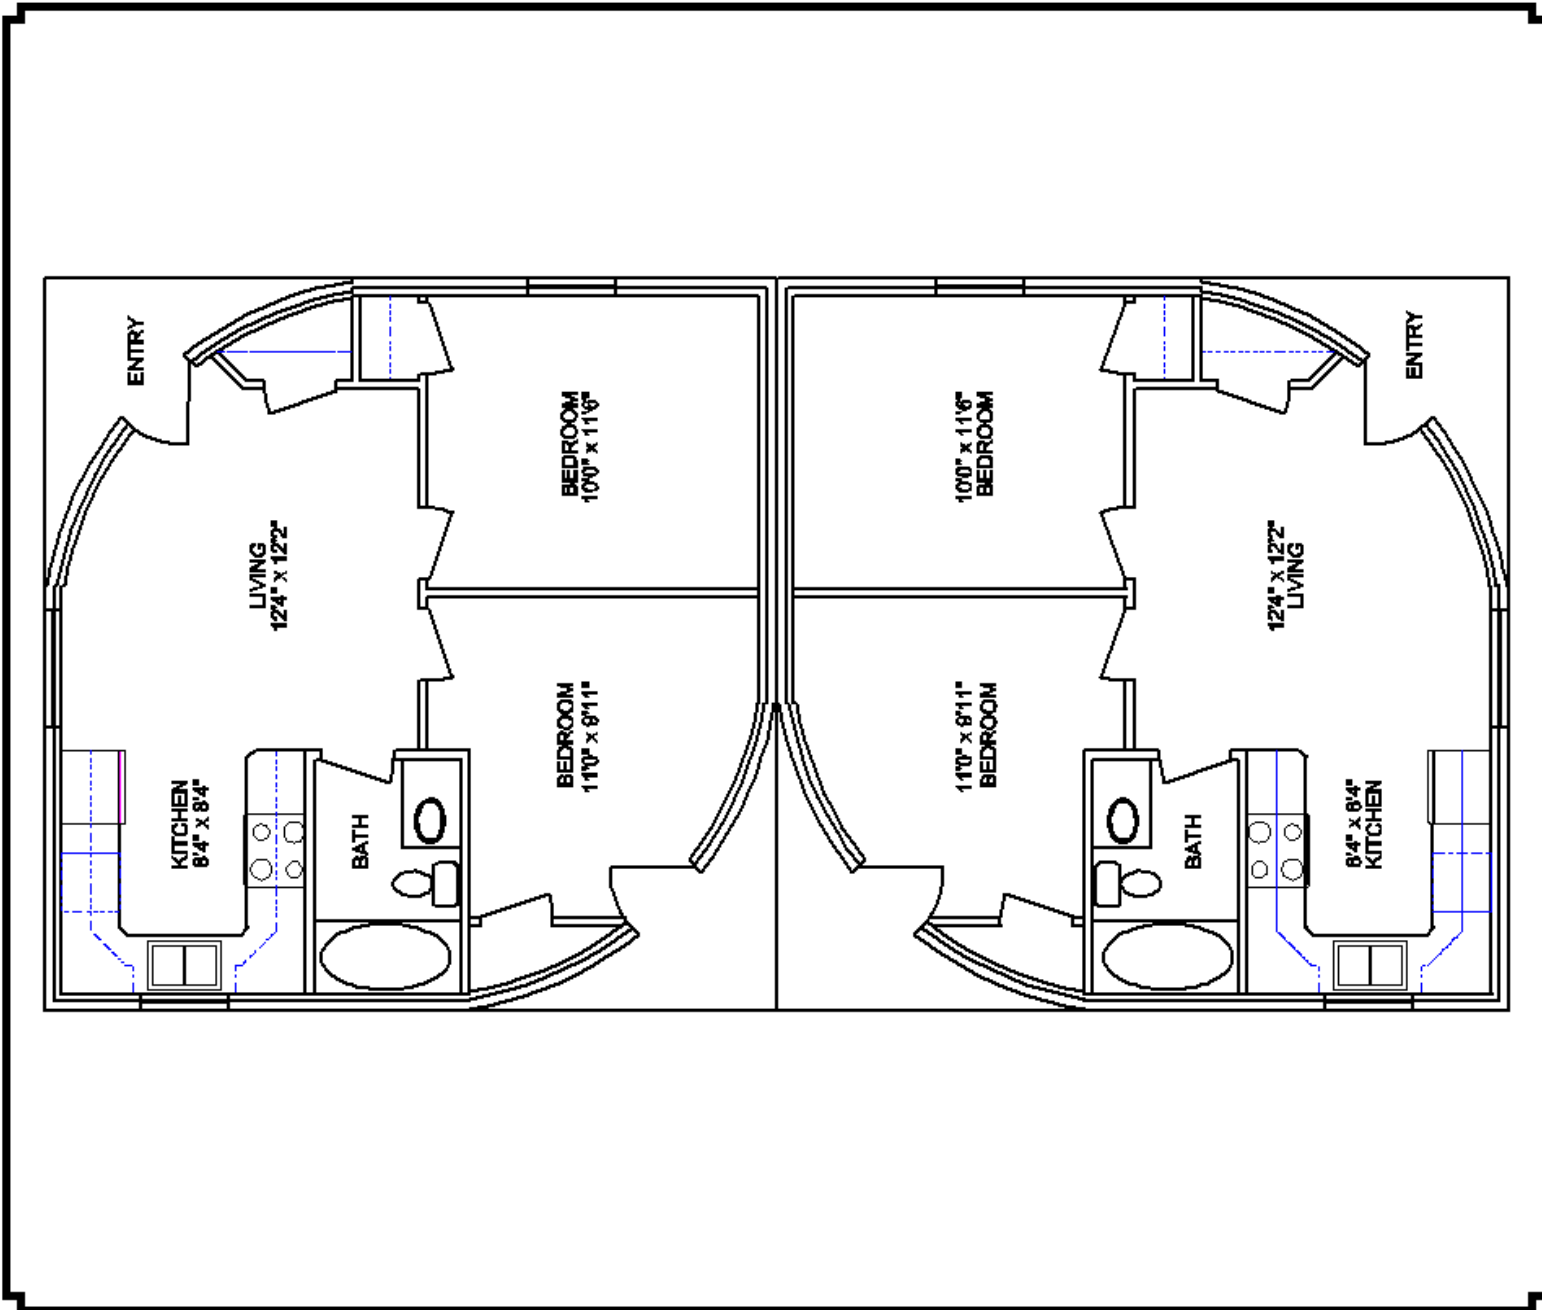

# MAS™ 570 MULTIPLE UNIT MODELS

PHEBE DUPLEX – 2 Bedroom 1 Bath

PHEBE TRIPLEX – 2 Bedroom 1 Bath

CELIA FOURPLEX – 3 Bedroom 2 Bath

OLIVER DUPLEX – 2 Bedroom 1 Bath

HIGH LINE ENTERPRISES, INC  
 1188 NORTH MAIN  
 CEDAR CITY, UTAH 84721  
 edam@highlineenterprises.com