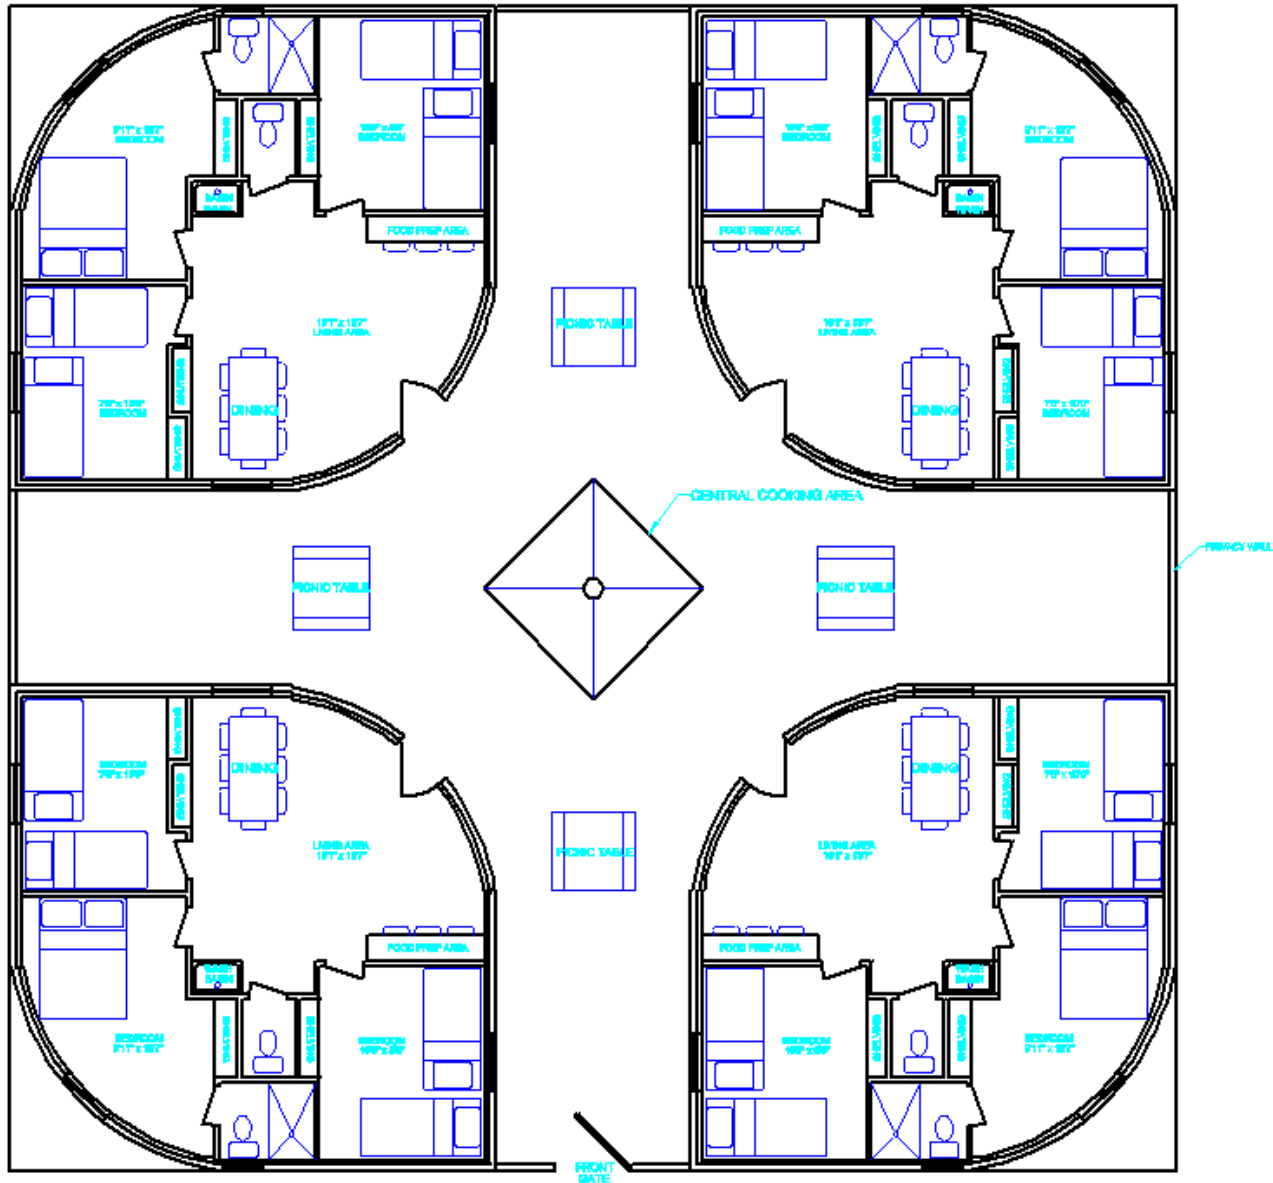

HIGH LINE ENTERPRISES, INC
1188 NORTH MAIN
CEDAR CITY, UTAH 84721
eslem@highlineenterprises.com

CELIA FOURPLEX
V 1.5