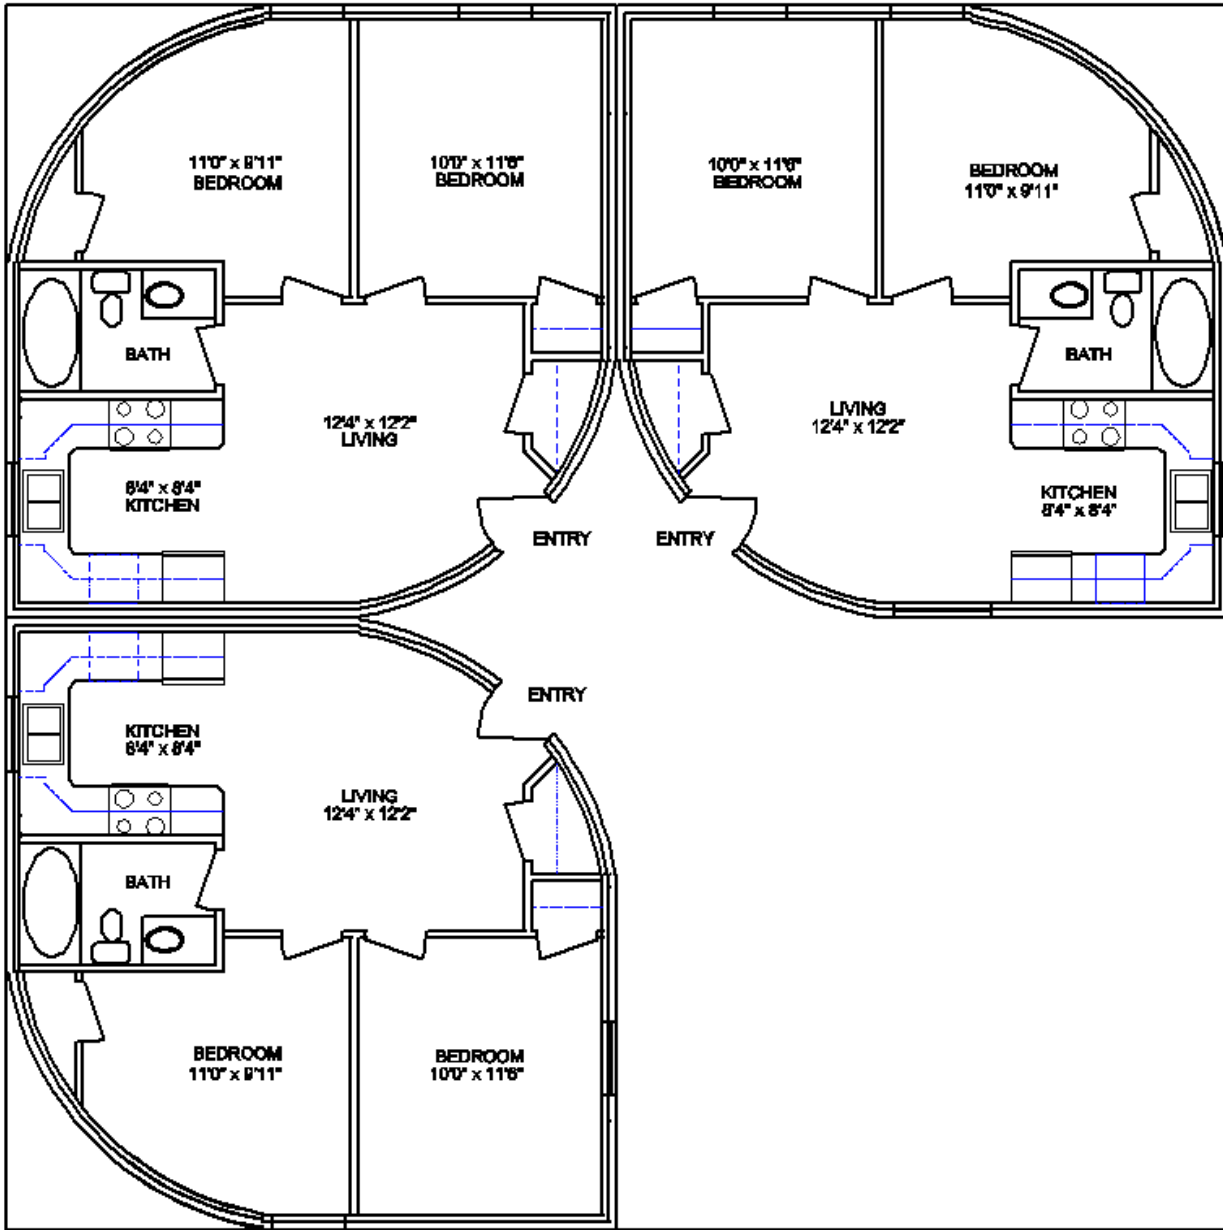

HIGH LINE ENTERPRISES, INC
1188 NORTH MAIN
CEDAR CITY, UTAH 84721
adam@highlineenterprises.com

PHEBE TRIPLEX
V1.2