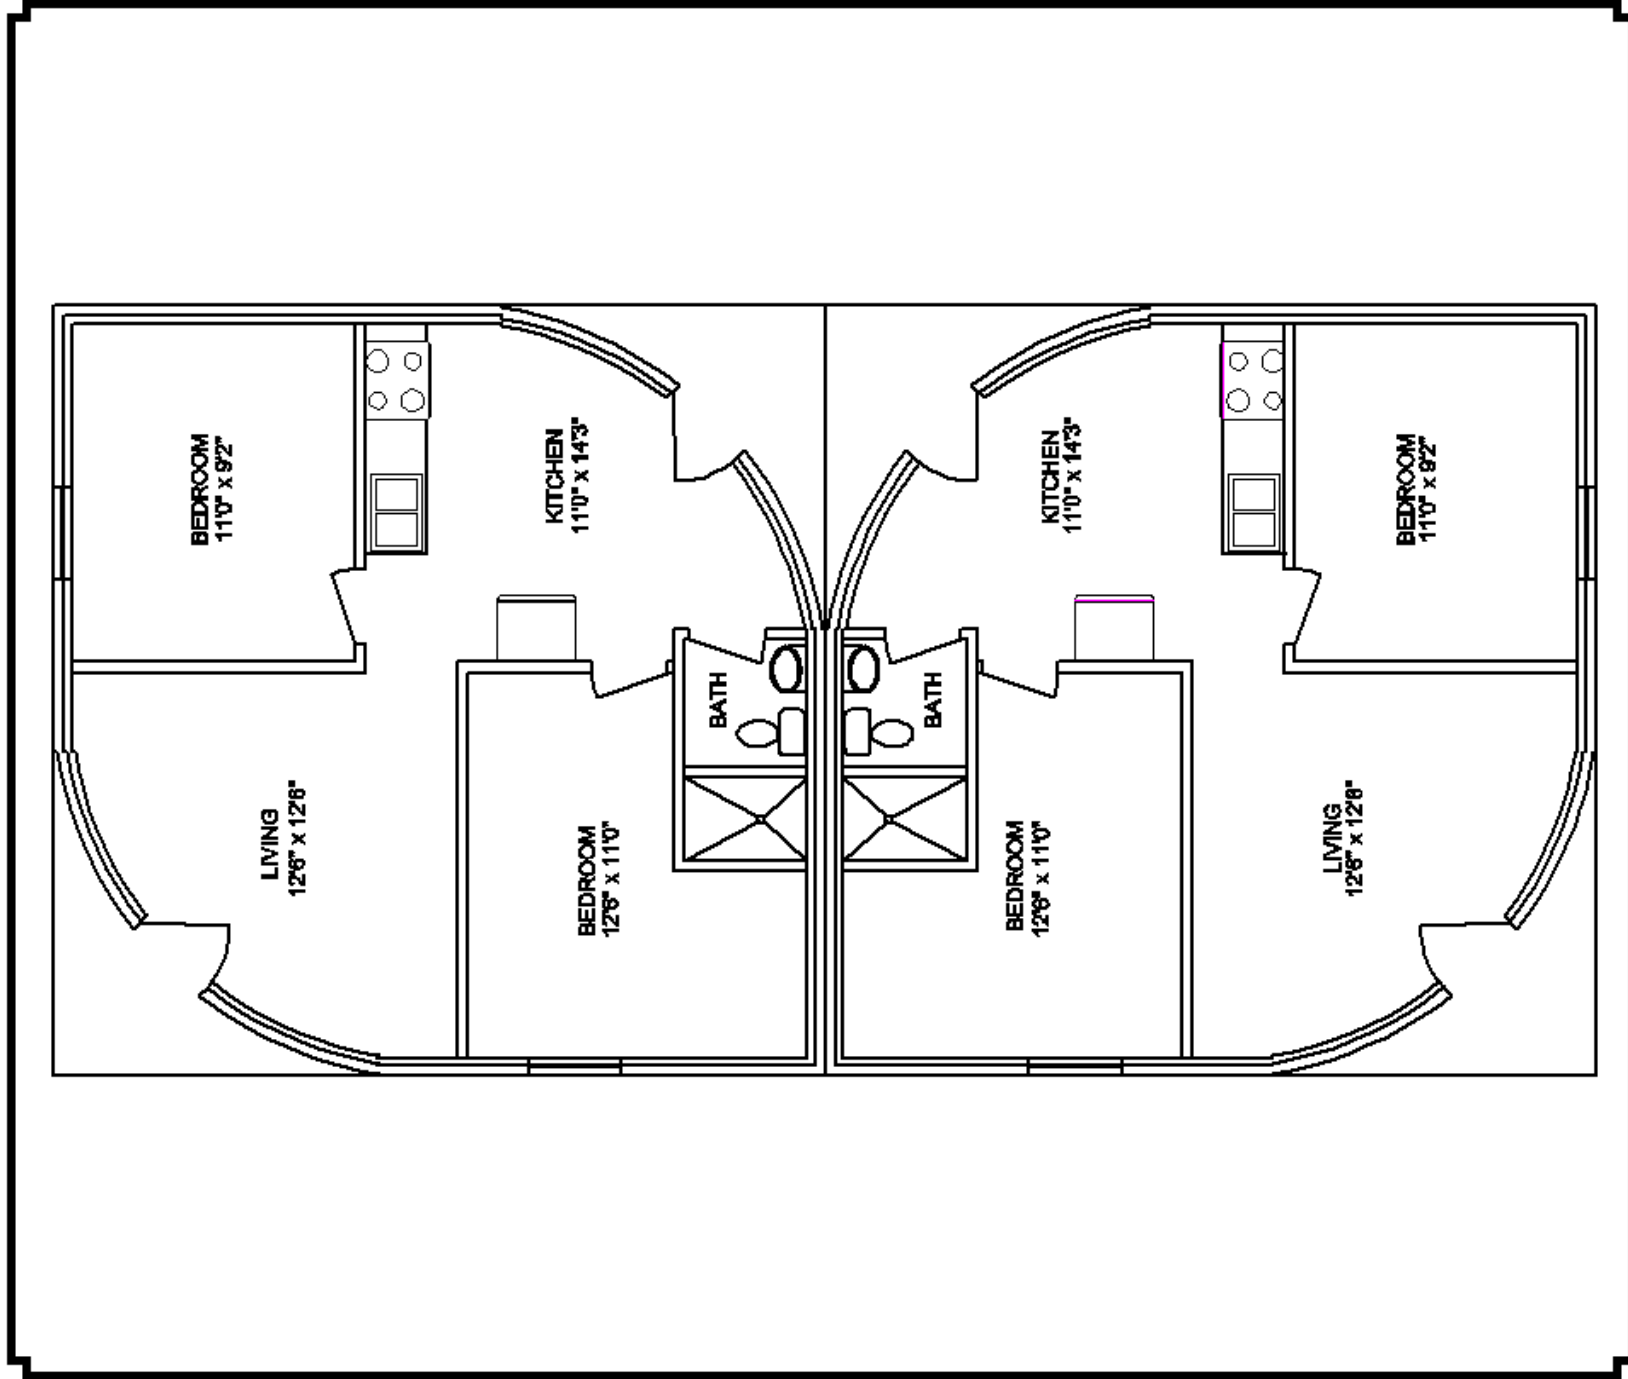

HIGH LINE ENTERPRISES, INC
1188 NORTH MAIN
CEDAR CITY, UTAH 84721
oedam@highlineenterprises.com

OLIVER DUPLEX
V 1.2