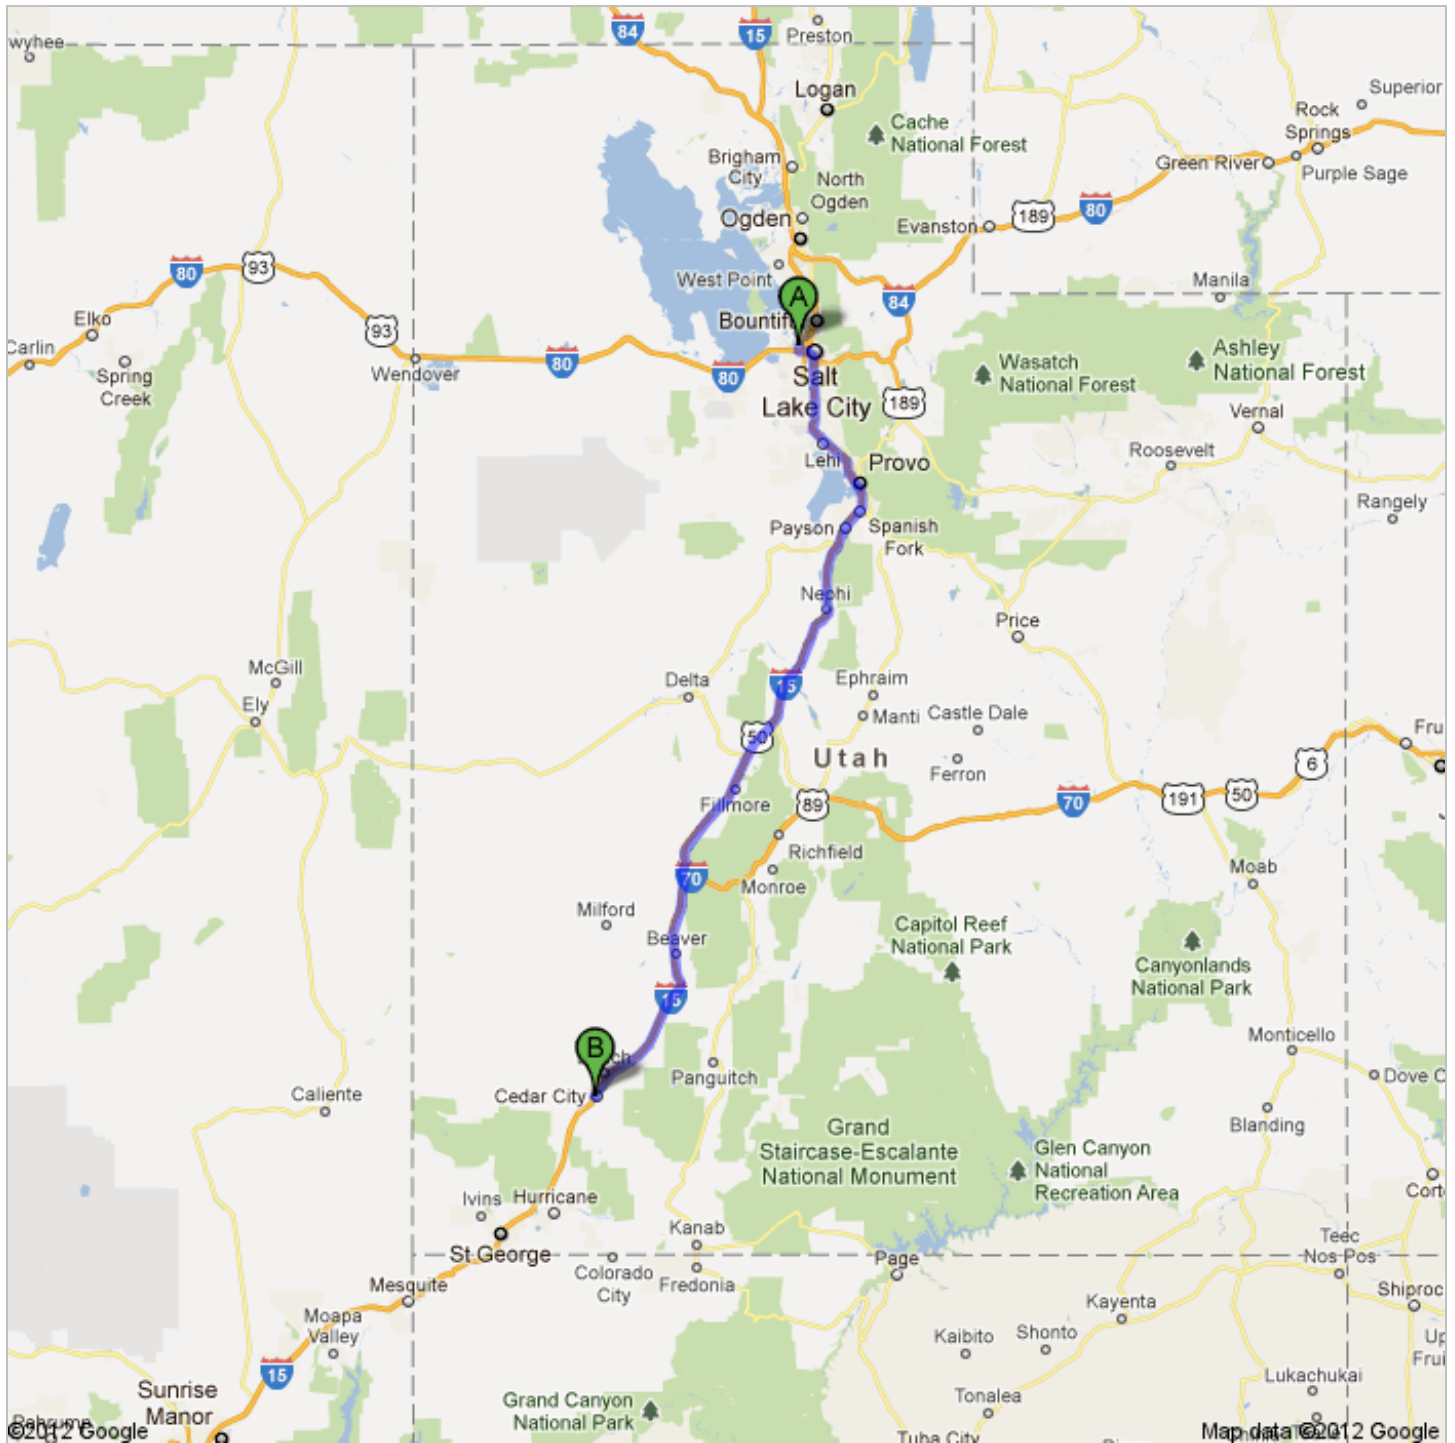

Directions to Southern Utah Universit.  
Cedar City, Utah - (435) 586-7700  
256 mi – about 4 hours 3 mins

**A** Salt Lake City International Airport  
776 North Terminal Drive, Salt Lake City, Utah - (801) 575-2401

- 1. Head west go 0.1 mi  
total 0.1 mi
-  2. Slight left toward Terminal Dr go 131 ft  
total 0.1 mi
- 3. Continue straight onto Terminal Dr  
About 2 mins go 0.7 mi  
total 0.8 mi
-  4. Slight right toward Terminal Dr go 0.1 mi  
total 0.9 mi
-  5. Turn left onto Terminal Dr go 0.2 mi  
total 1.1 mi
-  6. Turn left toward Terminal Dr  
About 1 min go 0.3 mi  
total 1.4 mi
- 7. Continue straight onto Terminal Dr go 0.2 mi  
total 1.6 mi
-  8. Take the I-80 E ramp on the left to City Center/Ogden/Provo  
About 2 mins go 0.7 mi  
total 2.3 mi
-  9. Keep left at the fork, follow signs for I-80 E and merge onto I-80 E  
About 7 mins go 6.2 mi  
total 8.5 mi
-  10. Slight left onto I-15 S  
About 3 hours 46 mins go 247 mi  
total 255 mi
-  11. Take exit 59 for UT-56 toward Cedar City go 0.2 mi  
total 255 mi
-  12. Turn right onto UT-56 E/W 200 N  
About 2 mins go 0.4 mi  
total 256 mi
-  13. Turn right onto N 800 W  
About 1 min go 0.4 mi  
total 256 mi

**B** Southern Utah University  
Cedar City, Utah - (435) 586-7700

These directions are for planning purposes only. You may find that construction projects, traffic, weather, or other events may cause conditions to differ from the map results, and you should plan your route accordingly. You must obey all signs or notices regarding your route.