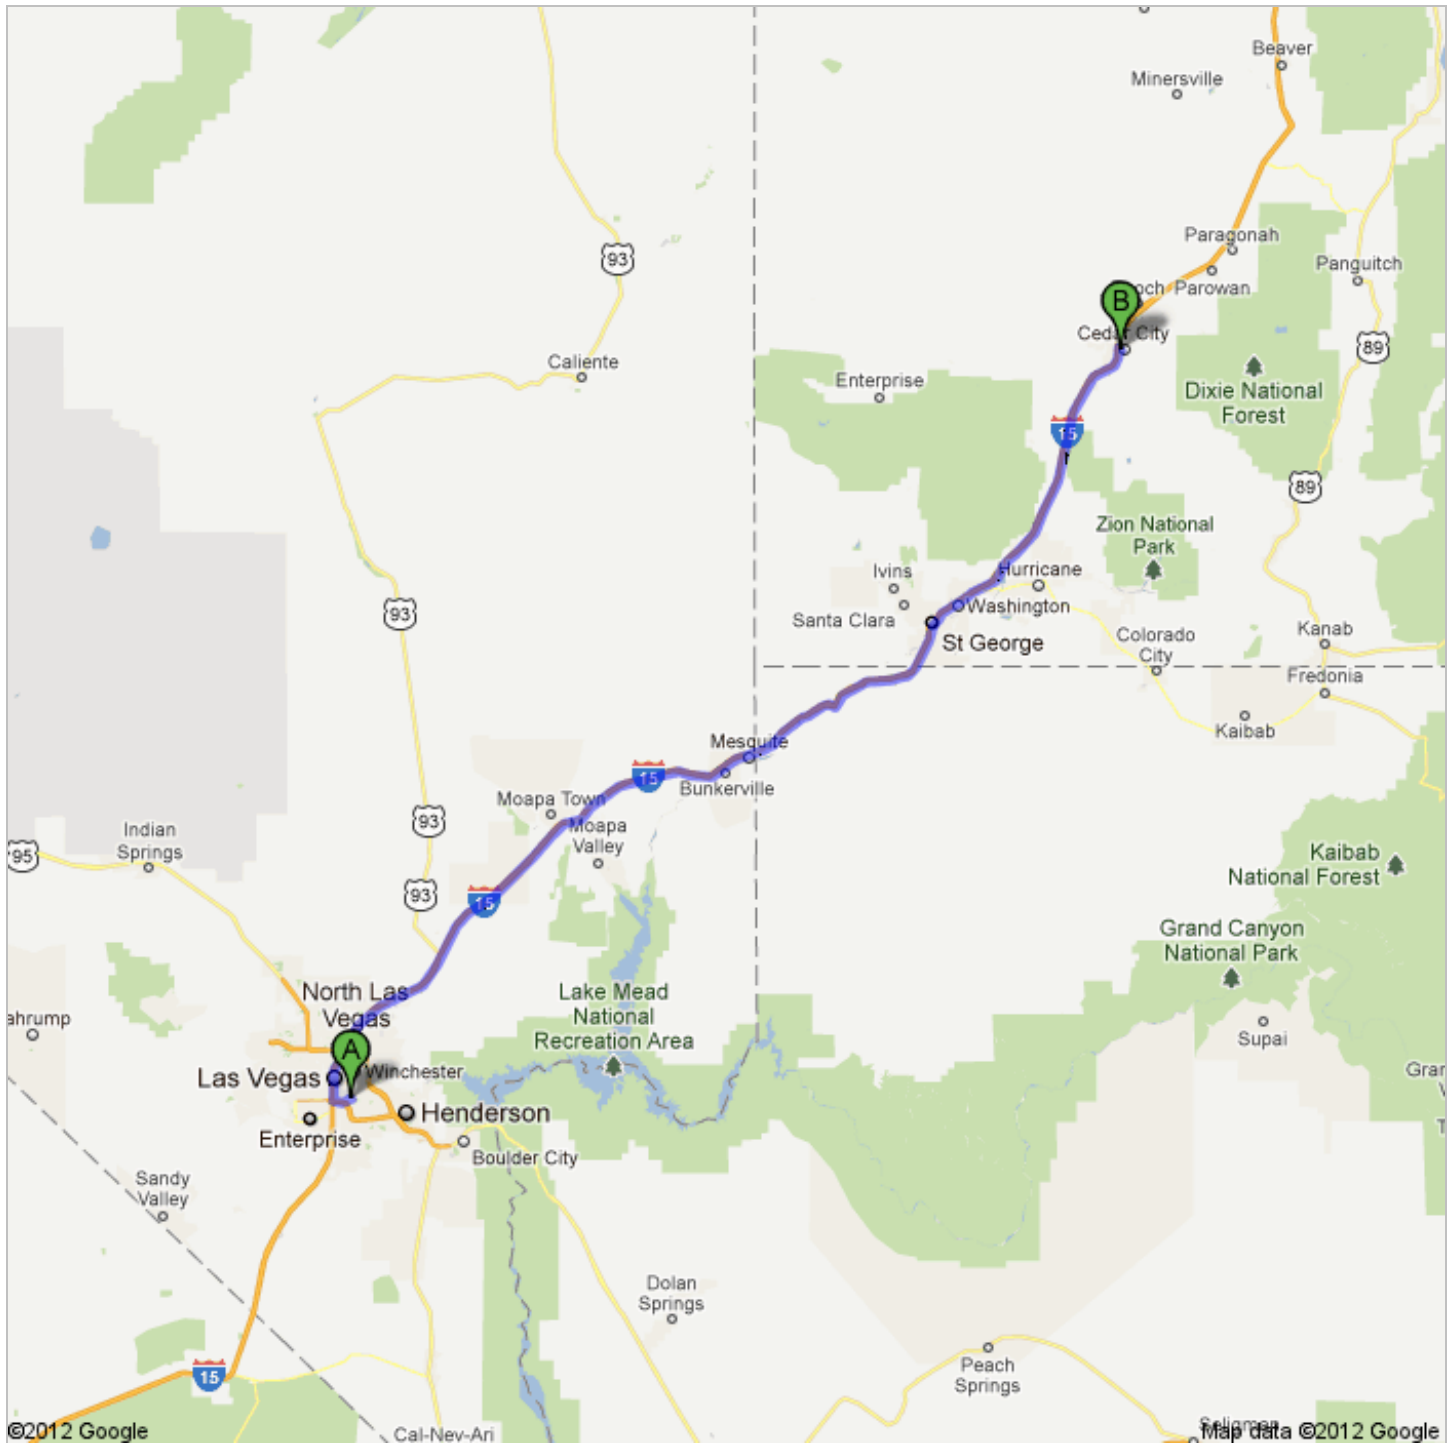

Directions to Southern Utah Universit.
Cedar City, Utah.- (435) 586-7700
181 mi – about 2 hours 52 mins

A Mccarren Airport Center
1421 East Sunset Road, Las Vegas, NV 89119

1. Head west on E Sunset Rd toward Escondido St
About 2 mins go 0.9 mi
total 0.9 mi
-  2. Slight right onto the ramp to I-215 go 0.2 mi
total 1.0 mi
3. Merge onto S Airport Con go 0.3 mi
total 1.3 mi
-  4. Keep right at the fork, follow signs for I-215 W/Las Vegas and merge onto I-215 W
About 2 mins go 1.5 mi
total 2.9 mi
-  5. Take exit 12A to merge onto I-15 N toward Las Vegas
Passing through Arizona
Entering Utah
About 2 hours 44 mins go 178 mi
total 180 mi
-  6. Take exit 59 for UT-56 toward Cedar City go 0.3 mi
total 181 mi
-  7. Turn left onto W 200 N
About 2 mins go 0.3 mi
total 181 mi
-  8. Turn right onto N 800 W
About 1 min go 0.4 mi
total 181 mi

B Southern Utah University
Cedar City, Utah - (435) 586-7700

These directions are for planning purposes only. You may find that construction projects, traffic, weather, or other events may cause conditions to differ from the map results, and you should plan your route accordingly. You must obey all signs or notices regarding your route.

Map data ©2012 Google

Directions weren't right? Please find your route on maps.google.com and click "Report a problem" at the bottom left.