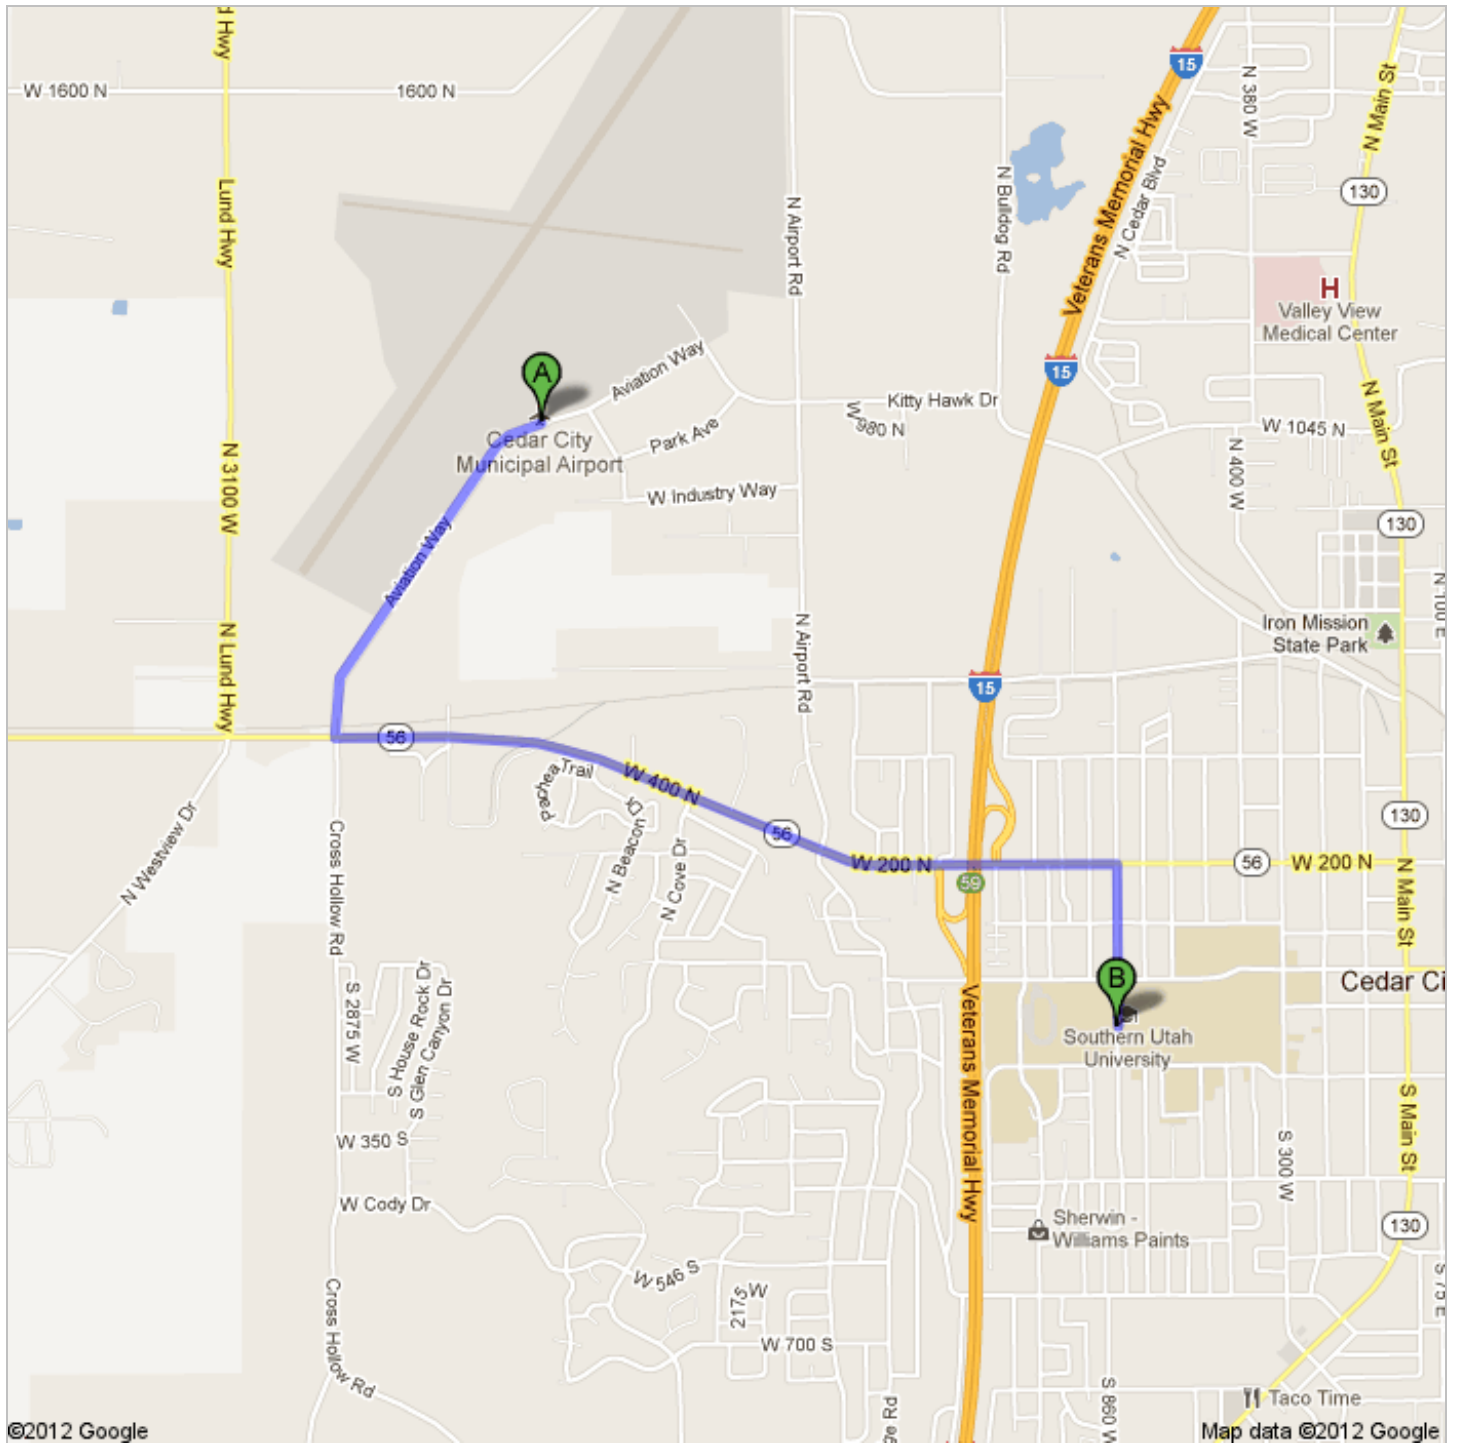

Directions to Southern Utah Universit.
Cedar City, Utah.- (435) 586-7700
3.1 mi – about 9 mins

 **Cedar City Municipal Airport**
Cedar City, Utah

1. Head west on Aviation Way go 0.9 mi
total 0.9 mi
About 3 mins

 2. Turn left onto UT-56 E go 1.8 mi
total 2.7 mi
About 5 mins

 3. Turn right onto N 800 W go 0.4 mi
total 3.1 mi
About 1 min

 **Southern Utah University**
Cedar City, Utah - (435) 586-7700

These directions are for planning purposes only. You may find that construction projects, traffic, weather, or other events may cause conditions to differ from the map results, and you should plan your route accordingly. You must obey all signs or notices regarding your route.

Map data ©2012 Google

Directions weren't right? Please find your route on maps.google.com and click "Report a problem" at the bottom left.